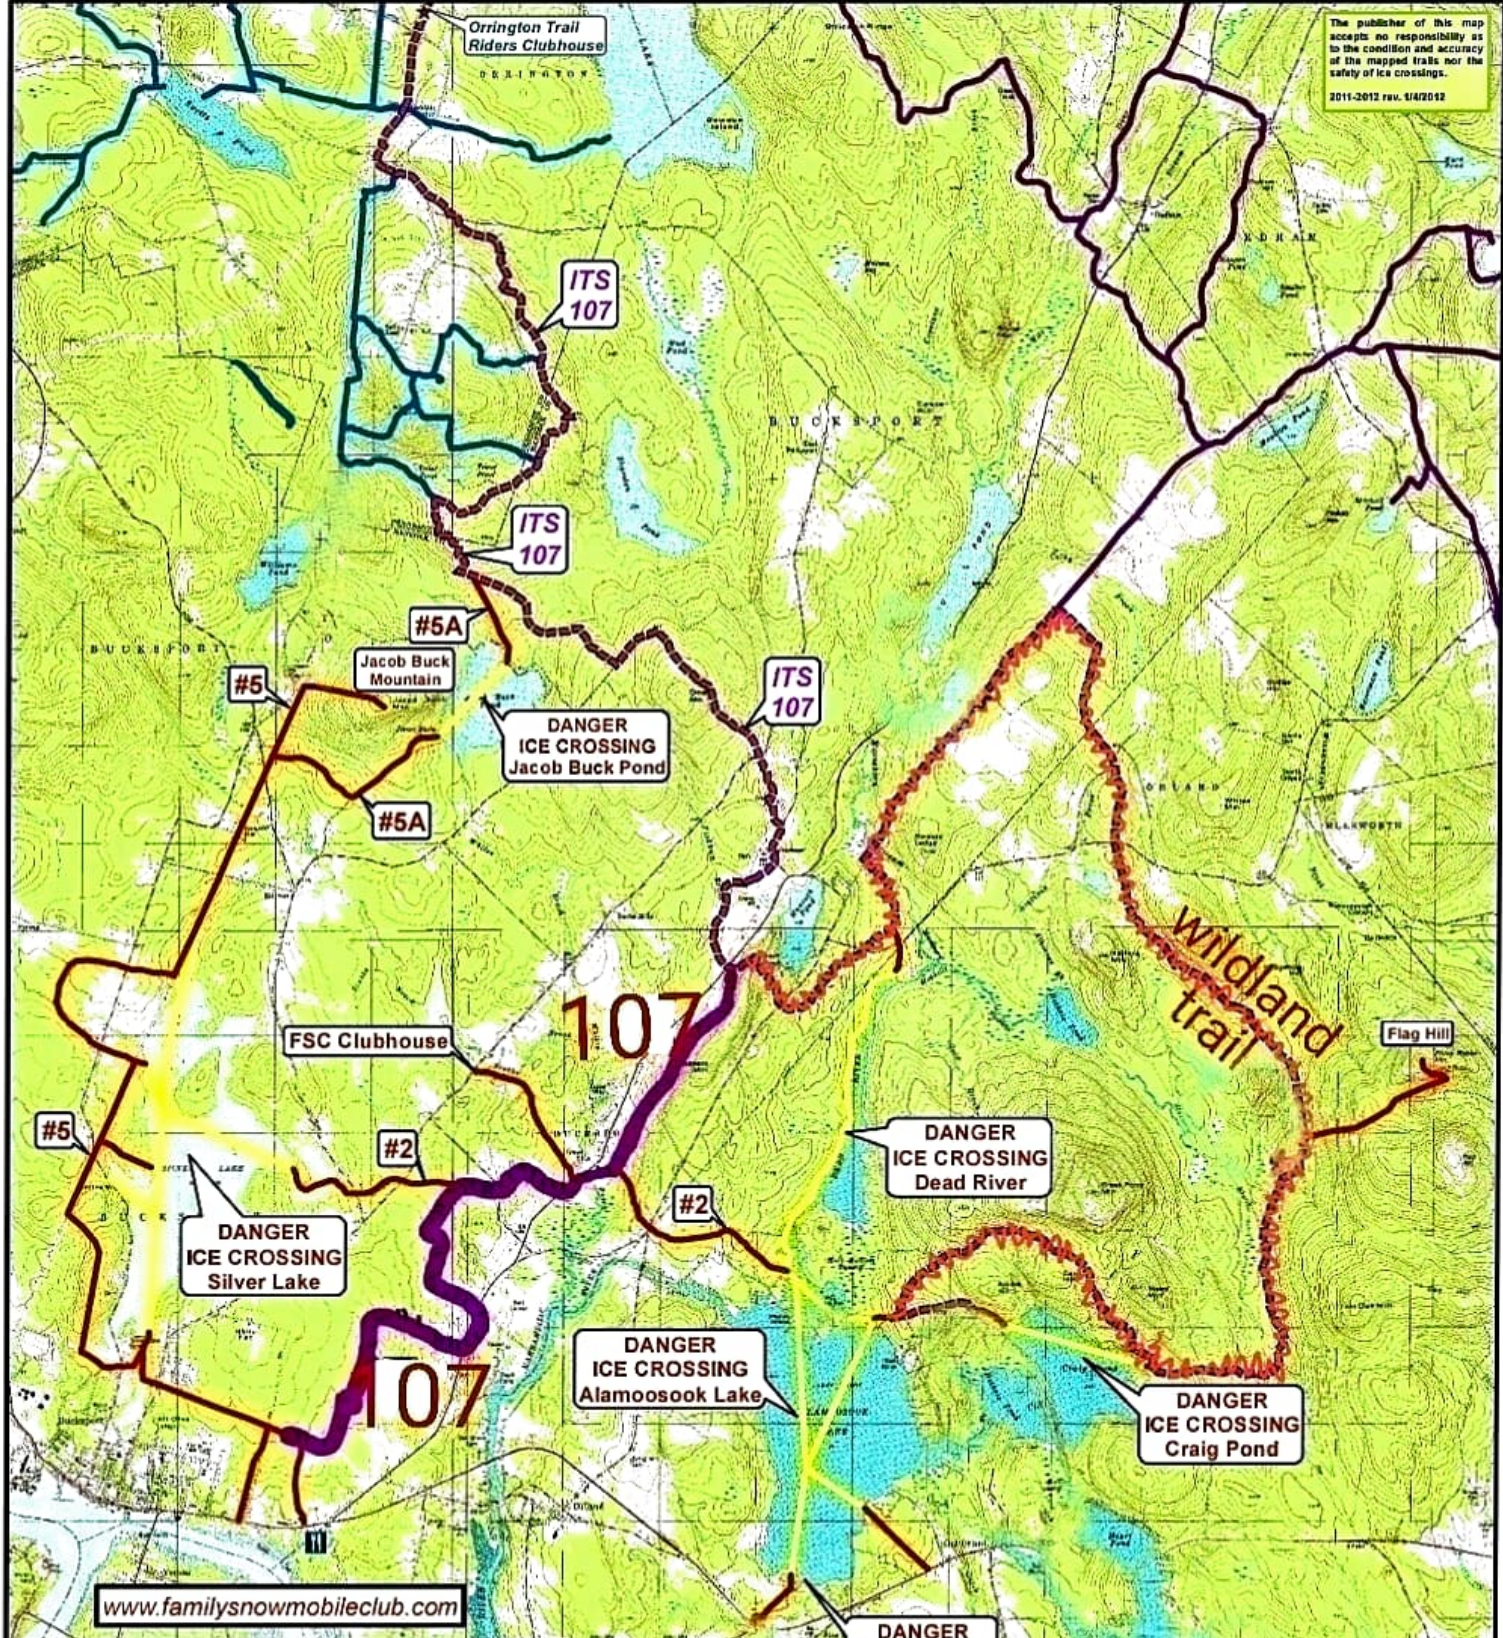

www.familysnowmobileclub.com

Legend

- ITS 107 Connector Trail
- Family Snowmobile Club
- Orrington Trail Riders
- Bald Mountain Snowriders