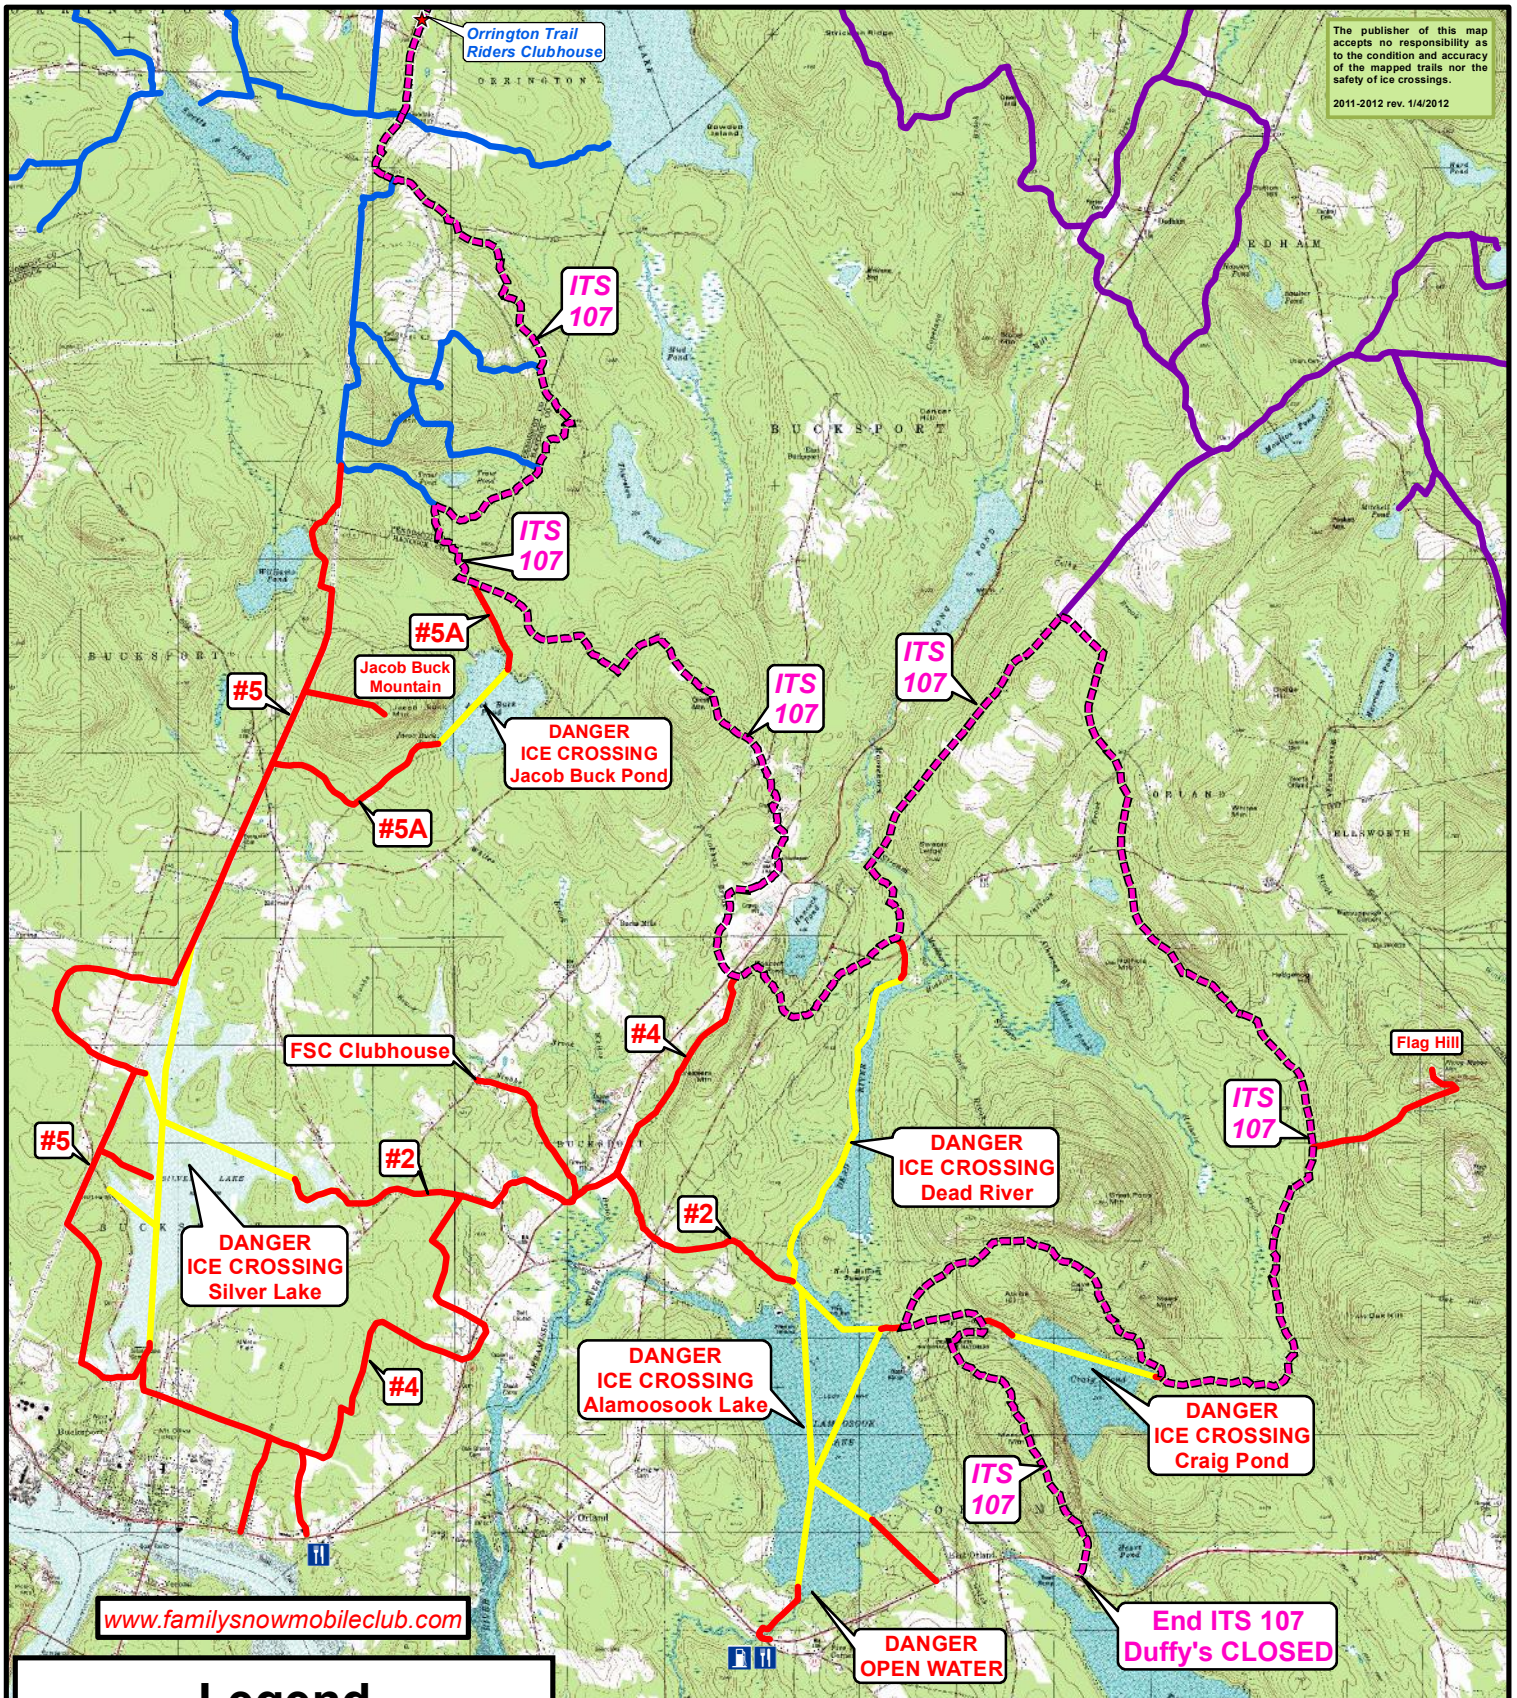

www.familysnowmobileclub.com

Legend

- ITS 107 Connector Trail
- Family Snowmobile Club
- Orrington Trail Riders
- Bald Mountain Snowriders